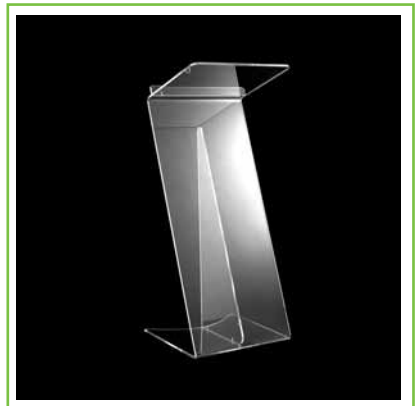

Acrylic Lecterns

Acrylic Lecterns

Box
w 60 x d 43 x h 117.5 cm
12mm Cast Acrylic
Drinks shelf

Box Junior
w 50 x d 40 x h 115 cm
12mm Cast Acrylic
Drinks shelf

Parallel
w 60 x d 40 x h 120 cm
12mm Cast Acrylic
Drinks shelf

Carving
w 50 x d 40 x h 118 cm
12mm Cast Acrylic

Plane
w 60 x d 42 x h 117 cm
12mm Cast Acrylic

Slide
w 60 x d 40 x h 118 cm
10mm Cast Acrylic*

*Slide is more economic than other models of acrylic lectern