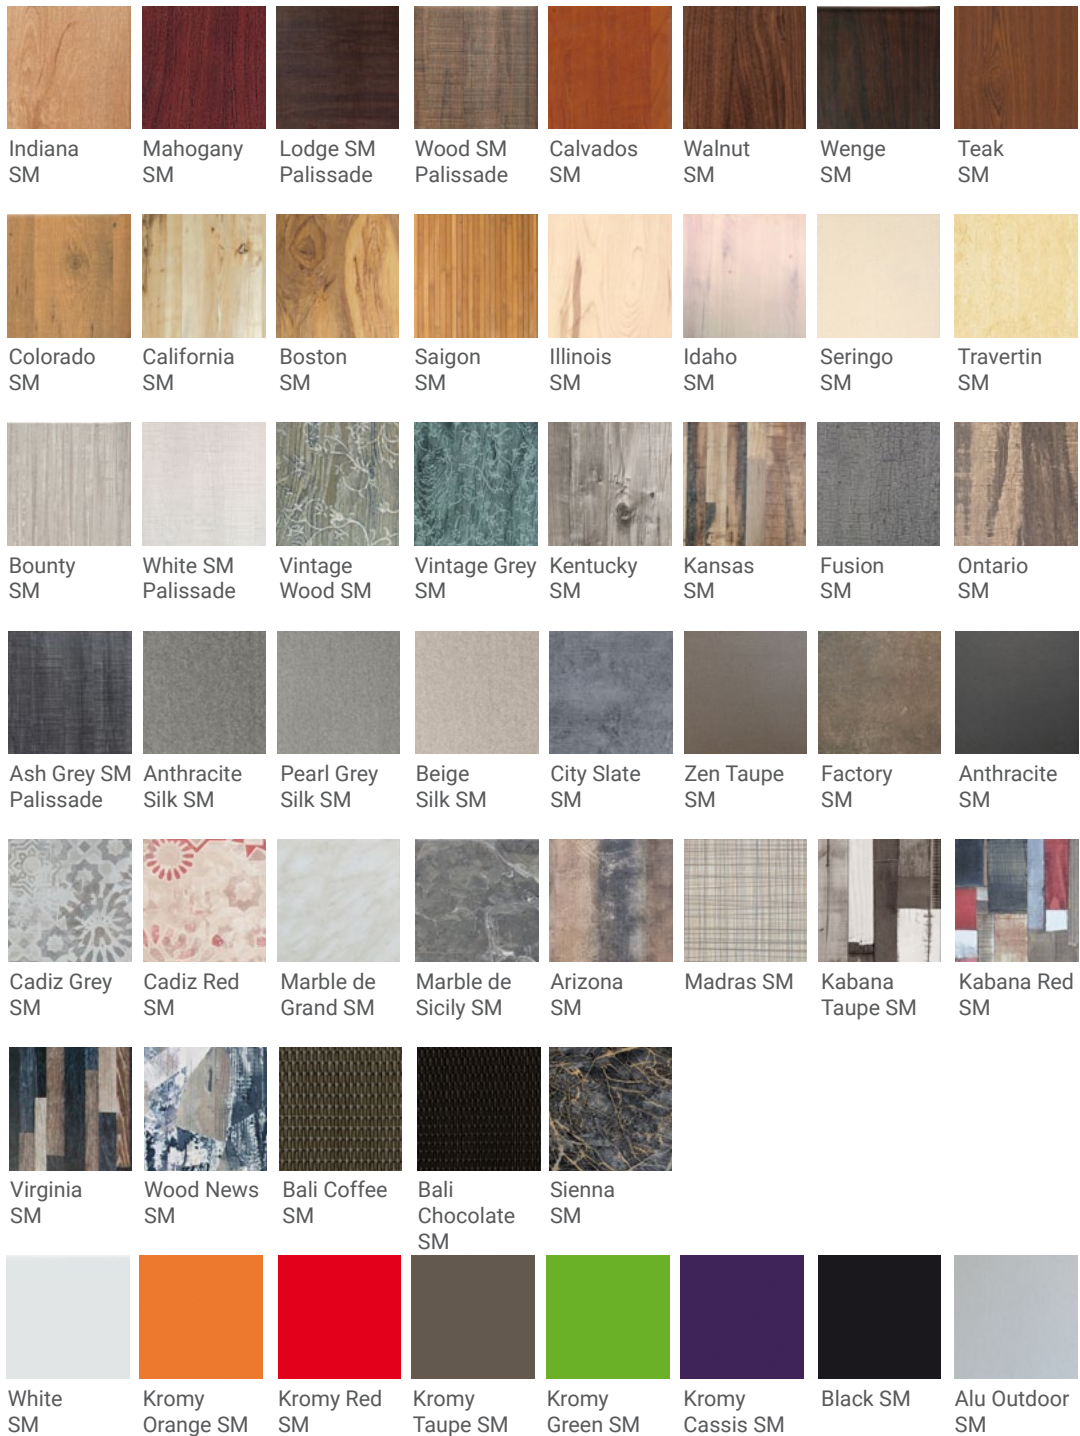

Laminate top with drop edge: