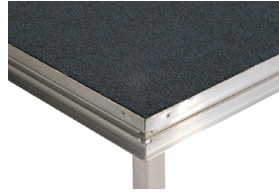

Glendower Road, Leominster, Herefordshire, HR6 0RL England

COLOUR CHART  
PORTABLE STAGES

Black stain  
(optional clear  
lacquer)

Brown stain  
(optional clear  
lacquer)

Carpet

Waterproof anti-  
slip

Colours on screen are not an exact representation of the finish. Please request a sample for accurate colour representation.