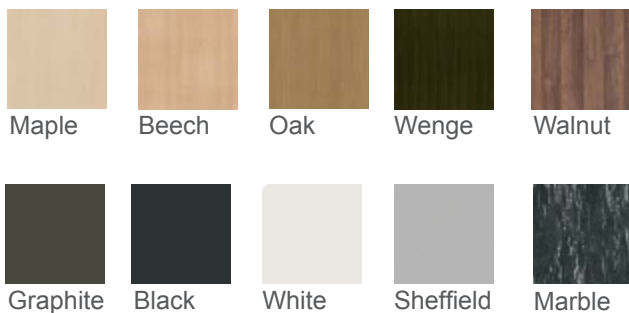

### Buffet-Rite Table Top Finishes

Buffet Rite with powder coated black frame  
at Renaissance la Defense Hotel in Paris

- BR 2175 2100 x 750 mm
- BR 2010 2000 x 1000 mm
- BR 1875 1800 x 750 mm
- BR 1575 1500 x 750 mm
- BR 1275 1200 x 750 mm

### Buffet-Rite Table Top Frame Finishes