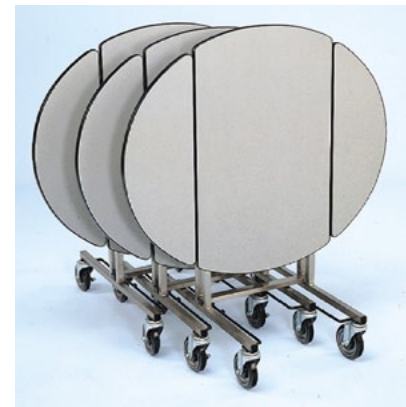

4970 Oval Room Service Table with tri-fold drop leaves and hot box rails
92 cm x 111 cm x 75 cm
35kg

Room Service Tables

Quality room service tables & trolleys to provide that luxury service your hotel guests require.

Room service tables nest to save space in storage.

Tri-Fold room service tables have drop leaves that fold down before service and up for transporting dirty dishes back to the kitchen.

4960 Oval Room Service Table with tri-fold drop leaves and hot box rails
92 cm x 111 cm x 75 cm
35kg

Room service tables can be nested during storage.

4971 Rectangular Room Service Table with bi-fold drop leaves
91 cm x 99 cm x 75 cm
35kg

4969 Oval Room Service Table with bi-fold drop leaves
92 cm x 110 cm x 75 cm
35kg

Add -WDS to the model number for a fold-down drop box shelf with improved nestability

Room Service Hot Boxes

6262 Electric Hot Box
Painted stainless steel with 3 shelves
38 cm x 51 cm
14kg

Electric and solid fuel hot boxes with transport racks. Keeps food hot during transport from the kitchen to the guest's room.